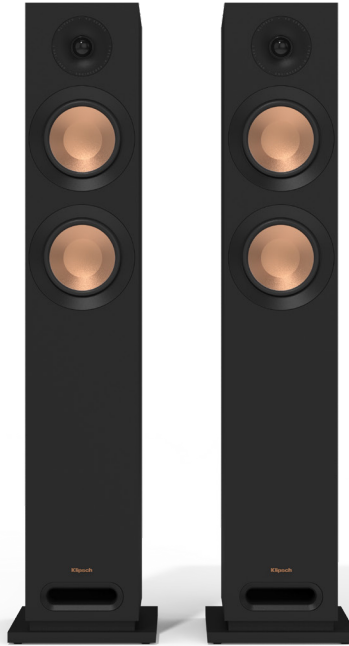

## KD-52F FLOORSTANDING SPEAKER

### ROOM FILLING THEATER SOUND

Delivering an incredible sound experience in an elegant package, the KD Series speakers provide soaring highs and booming lows while complementing your home décor. We put 75 years of acoustic technology into our award-winning home theater systems to give you an intense, cinematic experience every time you watch a movie or listen to music.

### HIGH EFFICIENCY, LOW DISTORTION

Klipsch speakers are highly efficient and designed to produce more output using less energy. The detailed, accurate sound provides hours of listening pleasure.

### DHORM TWEETER TECHNOLOGY

This unique Dhorm tweeter combines the benefits of a horn and dome design. What you get is smooth high frequency response, wide dynamic range and low distortion. To provide greater reliability and power handling capability, the tweeter uses a unique cooling system, giving you increased output, power handling and dynamic range.